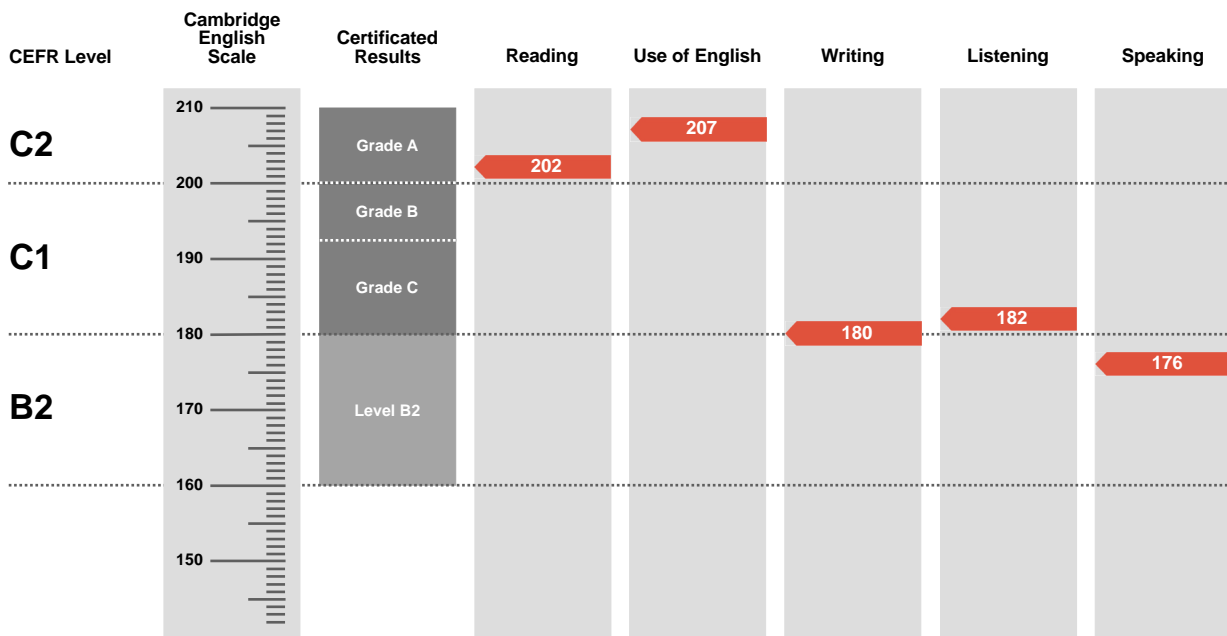

## Statement of Results

Candidate name

**Adeline Gasnier**

Place of entry

**LANDERNEAU**

Result

**Pass at Grade C**

Overall Score

**189**

CEFR Level

**C1**

Advanced is an examination targeted at Level C1 in the Council of Europe's Common European Framework of Reference.

Candidates achieving Grade A (between 200 and 210 on the Cambridge English Scale) receive a certificate stating that they have demonstrated ability at Level C2. Candidates achieving Grade B or Grade C (between 180 and 199 on the Cambridge English Scale) receive a certificate at Level C1.